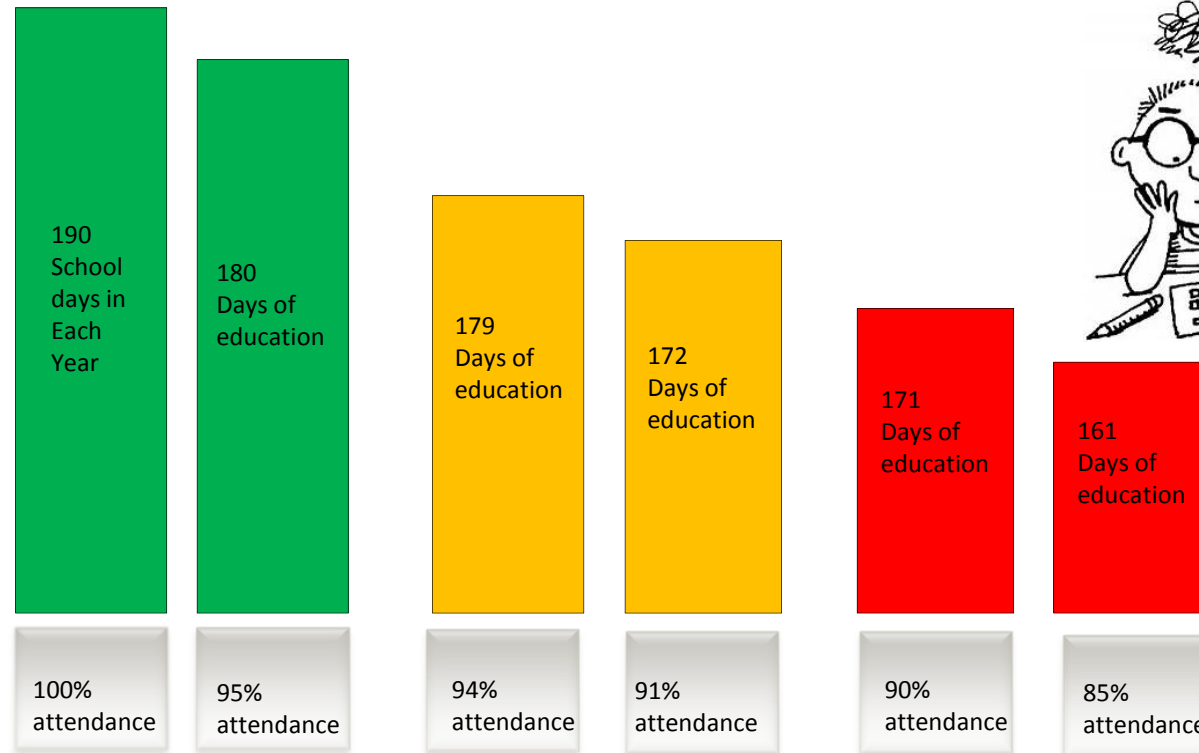

Good Attendance Means

being in school at least 95% of the time (between 180 & 190 days)

If you are worried about your child's attendance please talk to school about it or alternatively seek advice and support from your local Multi Agency Team via Call Derbyshire On:

01629 533190

190 school days per academic year

175 non school days per academic year
for family time, visits, holidays and shopping

Best chance of success

Cause for concern
Less chance of success

Serious cause for concern
Persistent absence
Unlikely to fulfil academic potential