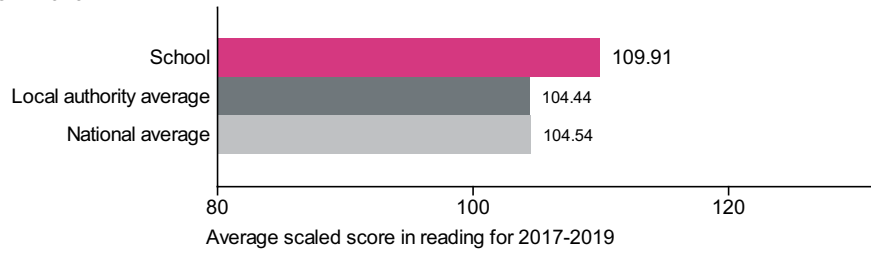

Number of pupils in 2017 = 11
Number of pupils in 2018 = 22
Number of pupils in 2019 = 27

Average scaled score in:

Reading, 2017-2019

Number of pupils in 2017 = 11

Number of pupils in 2018 = 22

Number of pupils in 2019 = 27