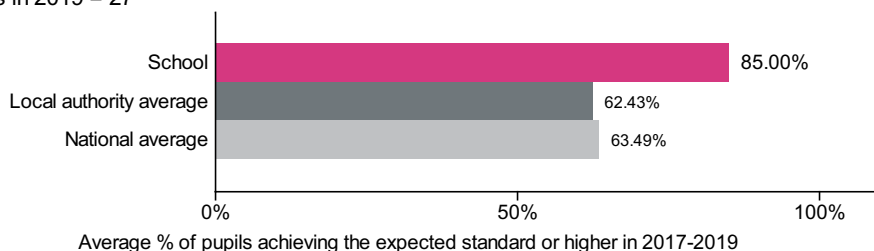

Crich Junior School (URN: 112534)

Key stage 2 three year average

This is provisional data for 2018/19. CLA data is not currently available, so we are not publishing breakdowns of data such as disadvantaged which appeared previously. This information will be included in the revised release.

Also, any amendments made to this school's data will be reflected when we re-publish the data in a few months. National and local authority benchmarks may also change. Until these changes take effect, you may see differences between data on ASP and Compare school and college performance.

Percentage of pupils achieving expected standard in reading, writing and maths, 2017-2019

Number of pupils in 2017 = 11
Number of pupils in 2018 = 22
Number of pupils in 2019 = 27