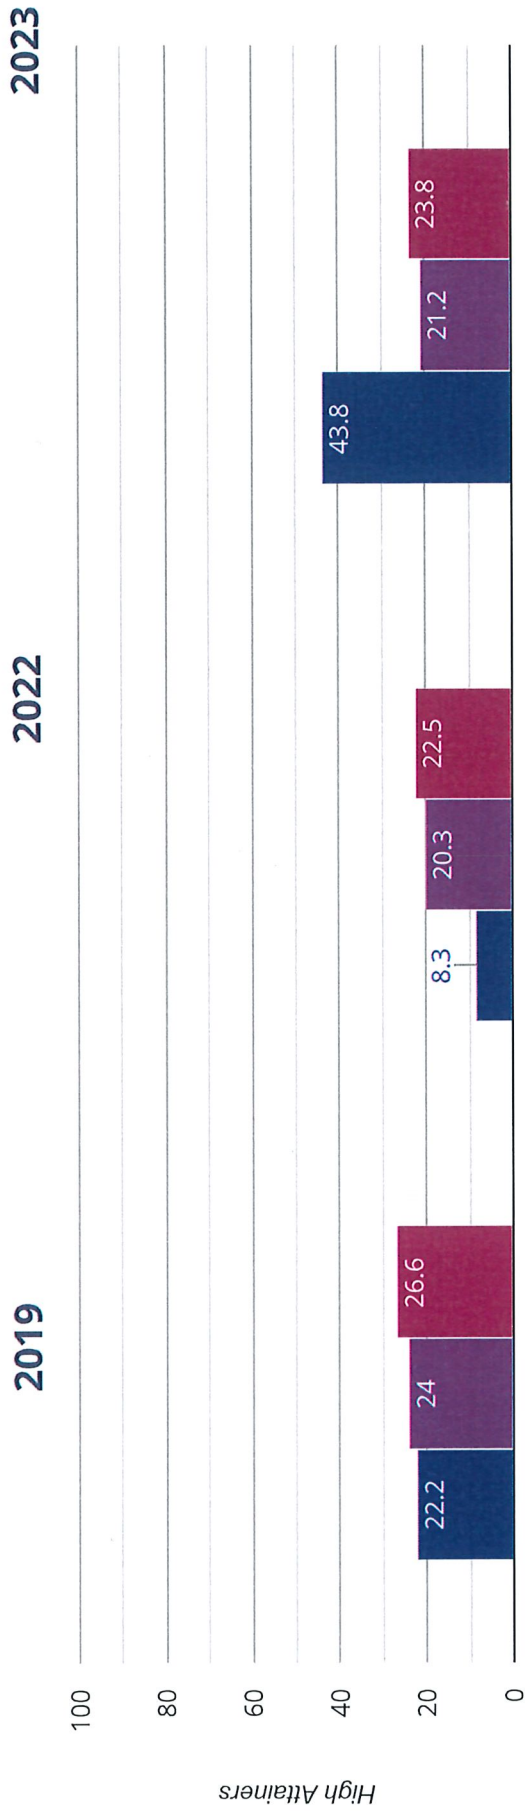

⊕ Maths - high attainers

43.8% in 2023

35.5% points rise since 2022

21.6% points rise since 2019

■ Crich Junior School

■ Derbyshire (302)

■ NCER National (16268)