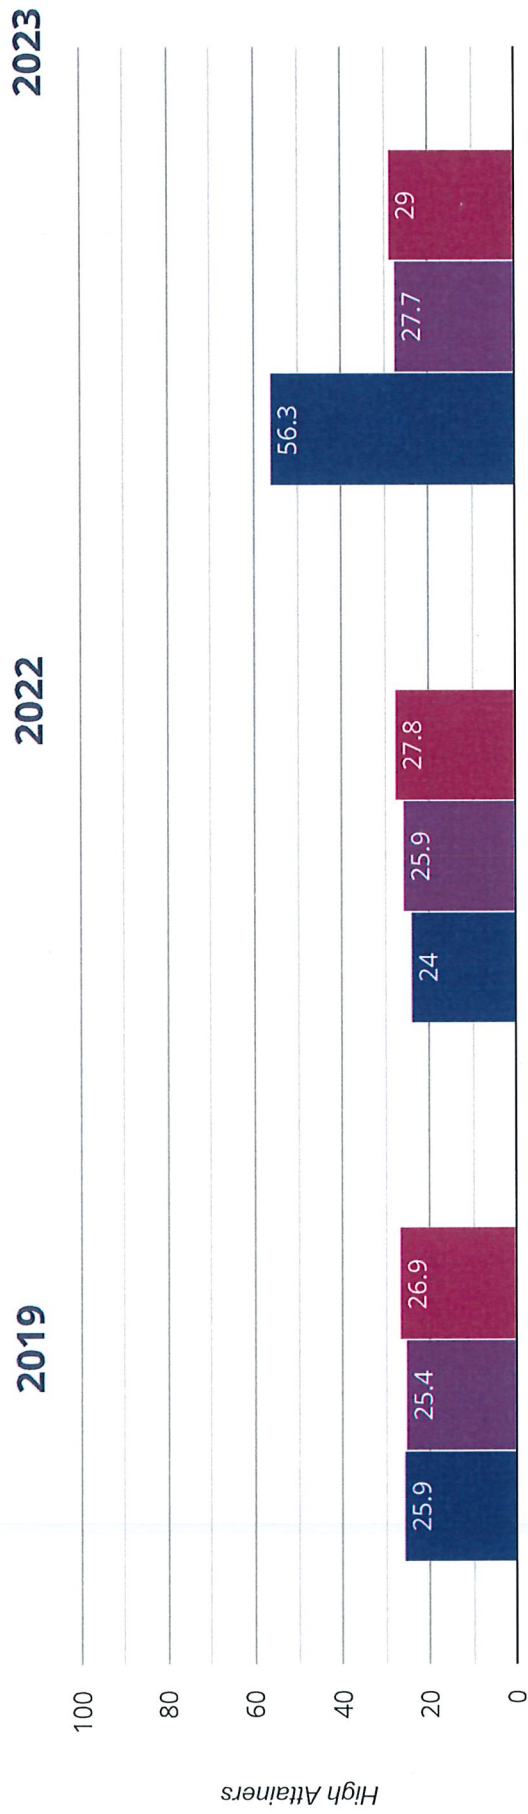

Brought to you by [the NCER](#)

Reading - achieved standard

87.5% in 2023

19.5% points rise since 2022

1.4% points drop since 2019

■ Crich Junior School

■ Derbyshire (302)

■ NCER National (16268)

Reading - high attainers

56.3% in 2023

32.3% points rise since 2022

30.4% points rise since 2019

■ Crich Junior School

■ Derbyshire (302)

■ NCER National (16268)

Reading - average scaled score

109.2 in 2023

5.8 points rise since 2022

0.4 points rise since 2019

■ Crich Junior School ■ Derbyshire (302)

■ NCER National (16268)

✍ Writing - achieved standard

87.5% in 2023

0.5% points drop since 2022

1.4% points drop since 2019

■ Crich Junior School

■ Derbyshire (302)

■ NCER National (16268)

✍ Writing - high attainers

25% in 2023

5% points rise since 2022

2.8% points rise since 2019