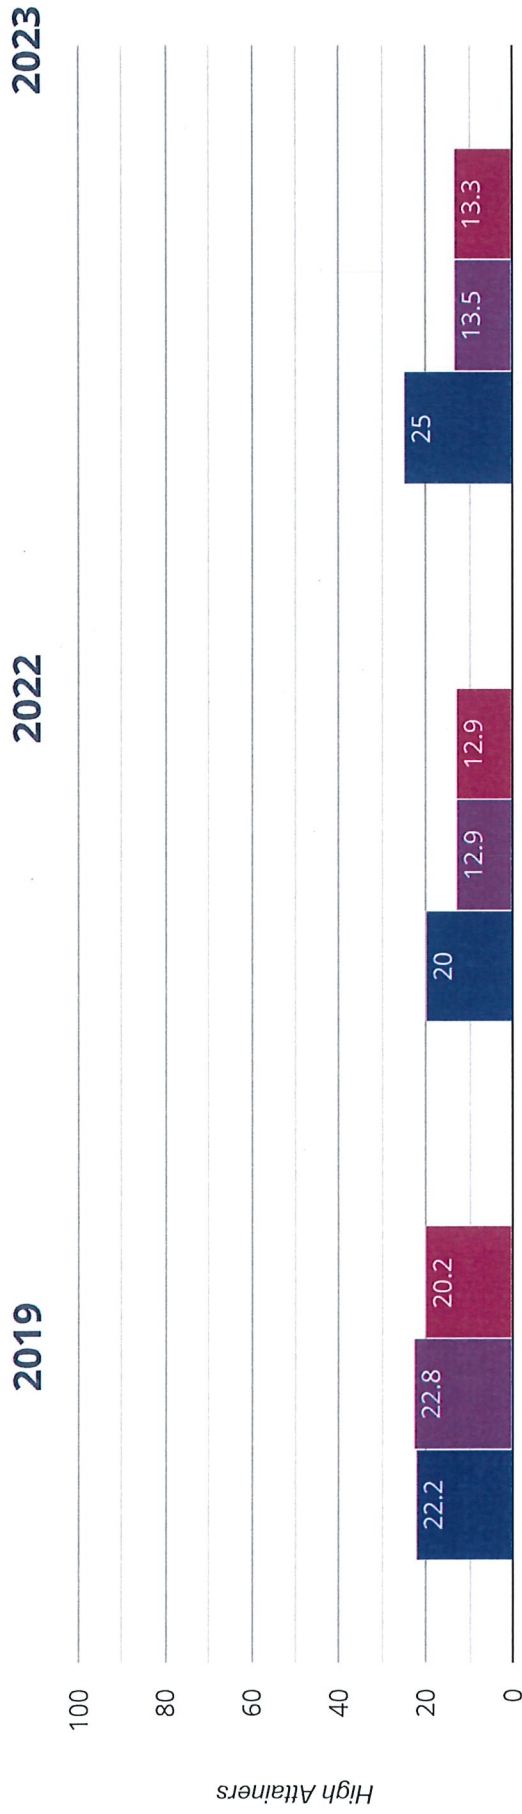

Brought to you by [the NCER](#)

Reading - achieved standard

87.5% in 2023

19.5% points rise since 2022

1.4% points drop since 2019

■ Crich Junior School

■ Derbyshire (302)

■ NCER National (16268)

Reading - high attainers

56.3% in 2023

32.3% points rise since 2022

30.4% points rise since 2019

■ Crich Junior School

■ Derbyshire (302)

■ NCER National (16268)

Reading - average scaled score

109.2 in 2023

5.8 points rise since 2022

0.4 points rise since 2019

■ Crich Junior School ■ Derbyshire (302)

■ NCER National (16268)

✍ Writing - achieved standard

87.5% in 2023

0.5% points drop since 2022

1.4% points drop since 2019

■ Crich Junior School

■ Derbyshire (302)

■ NCER National (16268)

✍ Writing - high attainers

25% in 2023

5% points rise since 2022

2.8% points rise since 2019