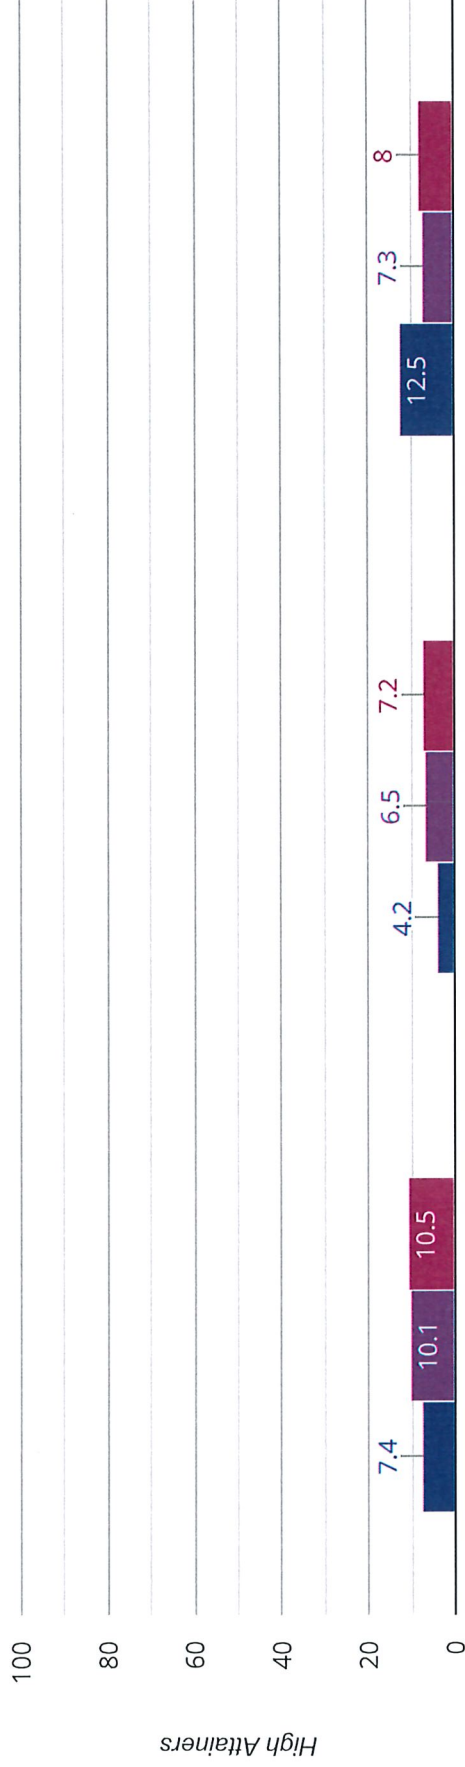

RWM - high attainers

2023

2022

2019

12.5% in 2023

8.3% points rise since 2022

5.1% points rise since 2019

■ Crich Junior School   ■ Derbyshire (302)   ■ NCER National (16268)