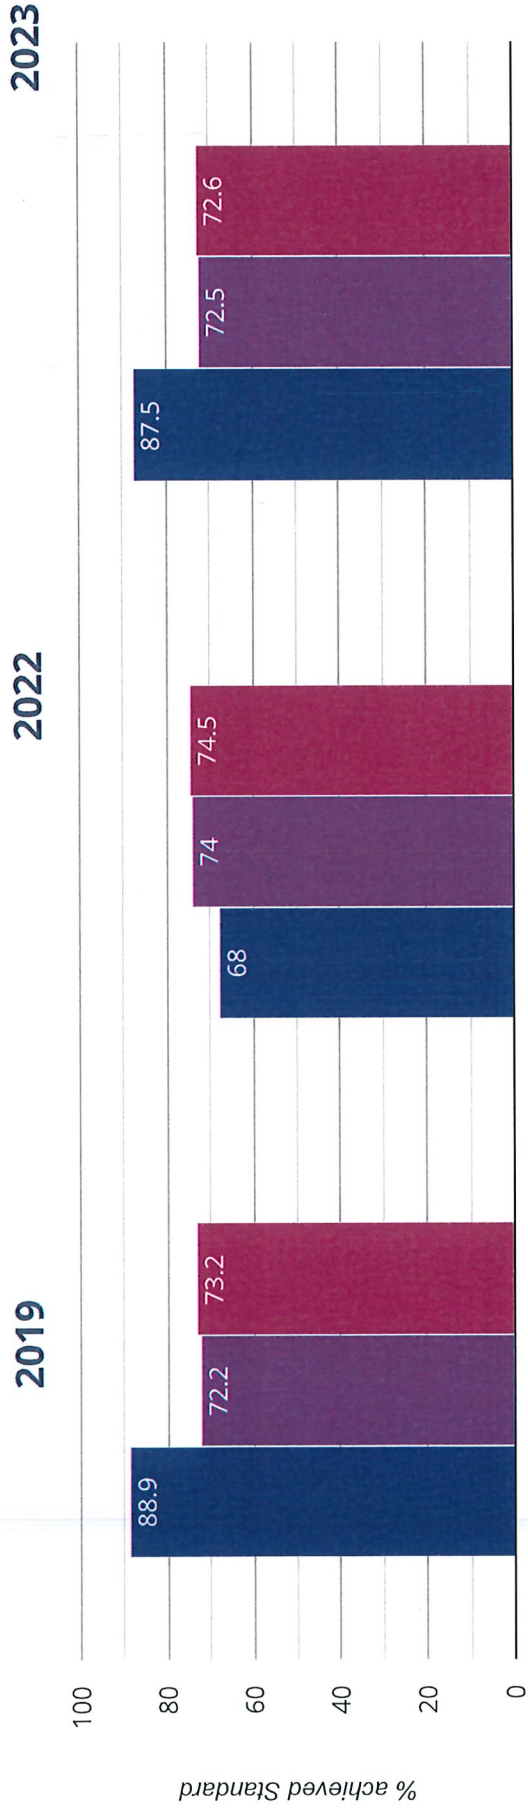

Brought to you by [the NCER](#)

Reading - achieved standard

87.5% in 2023

19.5% points rise since 2022

1.4% points drop since 2019

■ Crich Junior School

■ Derbyshire (302)

■ NCER National (16268)

Reading - high attainers

56.3% in 2023

32.3% points rise since 2022

30.4% points rise since 2019

■ Crich Junior School

■ Derbyshire (302)

■ NCER National (16268)

Reading - average scaled score

109.2 in 2023

5.8 points rise since 2022

0.4 points rise since 2019

■ Crich Junior School ■ Derbyshire (302)

■ NCER National (16268)

✍ Writing - achieved standard

87.5% in 2023

0.5% points drop since 2022

1.4% points drop since 2019

■ Crich Junior School

■ Derbyshire (302)

■ NCER National (16268)

✍ Writing - high attainers

25% in 2023

5% points rise since 2022

2.8% points rise since 2019